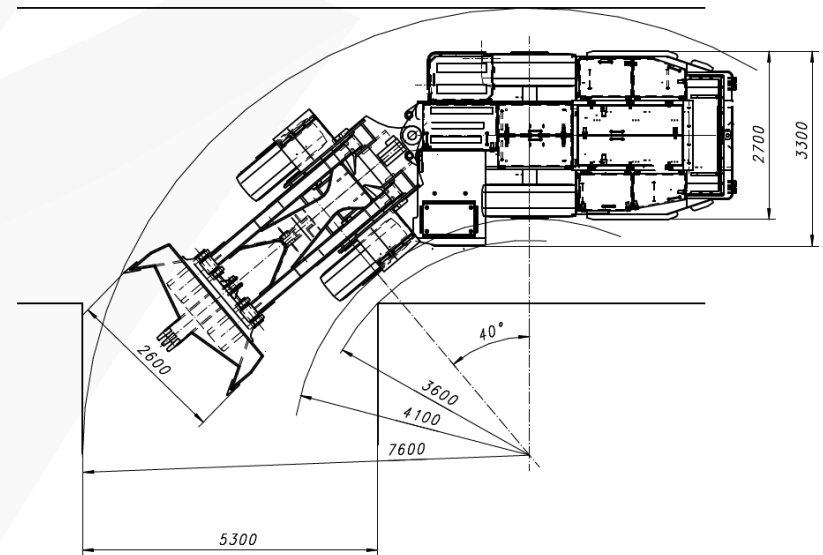

## SELF-PROPELLED TRUCK FOR ROCK RIPPING SWB-900B

Length:	10 300 mm
Width:	3 300 mm
Height:	1 500 mm
Total weight:	26 800 kg
Boom length:	3 m
Claw width:	2,6 m
Power rating:	181 kW
Driving speed:	1st gear 5,0 km/h
(forward/reverse)	2nd gear 9,0 km/h
	3rd gear 13,0 km/h