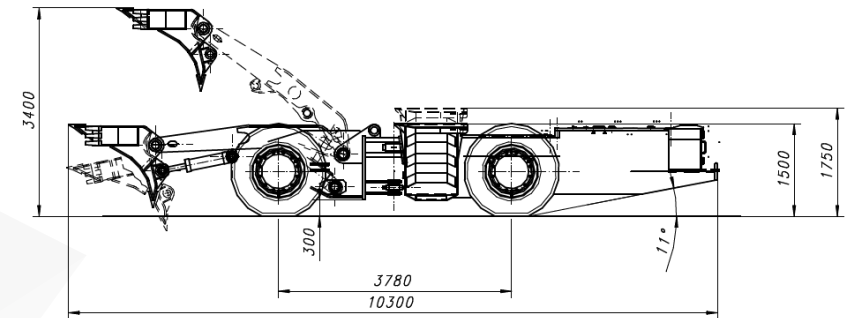

## SELF-PROPELLED TRUCK FOR ROCK RIPPING SWB-900B

Length:	10 300 mm
Width:	3 300 mm
Height:	1 500 mm
Total weight:	26 800 kg
Boom length:	3 m
Claw width:	2,6 m
Power rating:	181 kW
Driving speed:	1st gear 5,0 km/h
(forward/reverse)	2nd gear 9,0 km/h
	3rd gear 13,0 km/h