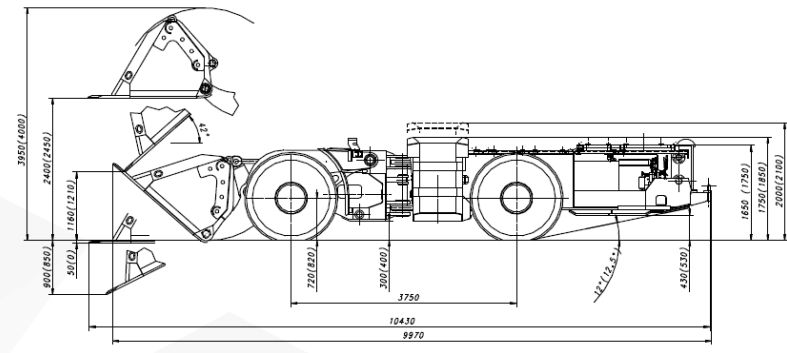

KGHM ZANAM

LHD LKP-0805C

Length:	10 430 mm
Width:	3 030 mm
Height:	1 750 mm
Total weight:	26 800 kg
Standard bucket:	3,5 m ³
Tramming capacity:	80 kN
Power rating:	138 kW
Driving speed:	1st gear 4,0 km/h
(forward/reverse)	2nd gear 9,0 km/h
	3rd gear 13,0 km/h

- * - Height with wheels 20,5x25:
 - standard cabin - 1 750 mm
 - lifted cabin - 2 000 mm
- ** - Height with wheels 23,5x25:
 - standard cabin - 1 800 mm
 - lifted cabin - 2 050 mm