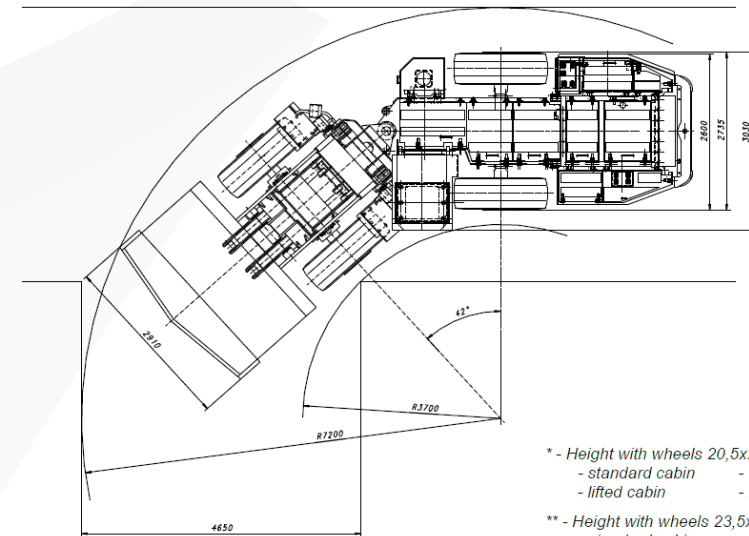

KGHM ZANAM

LHD LKP-0805C

Length:	10 430 mm
Width:	3 030 mm
Height:	1 750 mm
Total weight:	26 800 kg
Standard bucket:	3,5 m ³
Tramming capacity:	80 kN
Power rating:	138 kW
Driving speed:	1st gear 4,0 km/h
(forward/reverse)	2nd gear 9,0 km/h
	3rd gear 13,0 km/h

- * - Height with wheels 20,5x25:
 - standard cabin - 1 750 mm
 - lifted cabin - 2 000 mm
- ** - Height with wheels 23,5x25:
 - standard cabin - 1 800 mm
 - lifted cabin - 2 050 mm