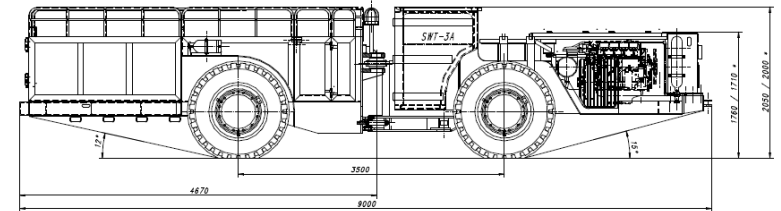

## SELF-PROPELLED TRANSPORT TRUCK SWT-3MW

Length:	9 000 mm
Width:	2 500 mm
Height:	2 000 mm
Total weight:	13 100 kg
Platform payload:	3 500 kg
Number of seats:	24
Power rating:	86 kW
Driving speed:	1st gear 4,0 km/h
(forward/reverse)	2nd gear 9,0 km/h
	3rd gear 17,0 km/h