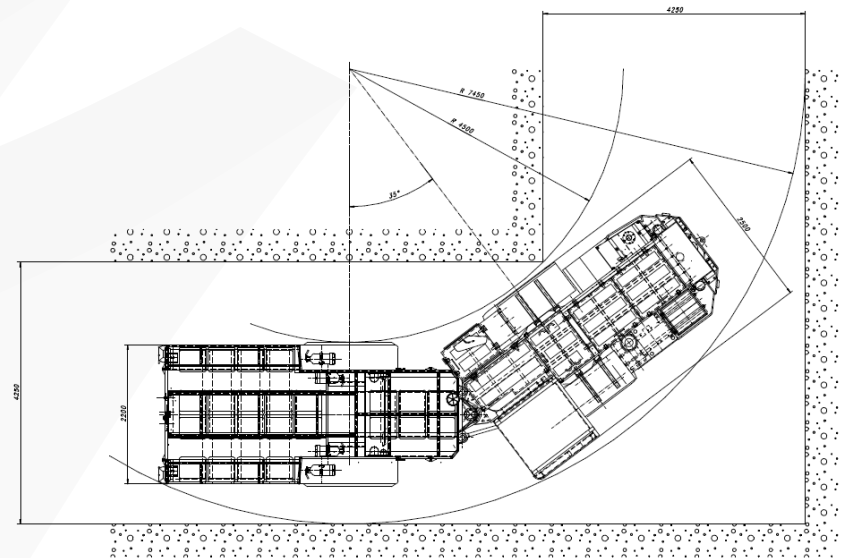

## SELF-PROPELLED TRANSPORT TRUCK SWT-3MW

Length:	9 000 mm
Width:	2 500 mm
Height:	2 000 mm
Total weight:	13 100 kg
Platform payload:	3 500 kg
Number of seats:	24
Power rating:	86 kW
Driving speed:	1st gear 4,0 km/h
(forward/reverse)	2nd gear 9,0 km/h
	3rd gear 17,0 km/h