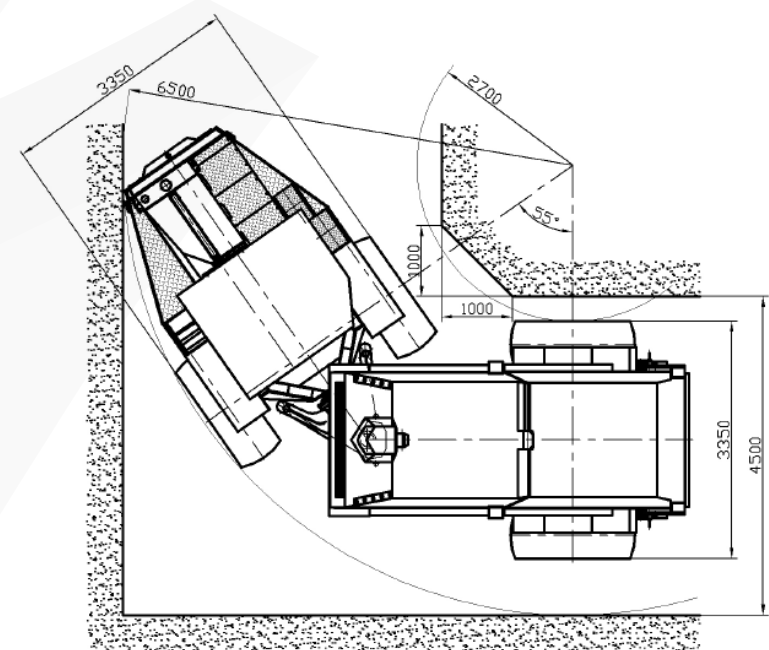

KGHM ZANAM

HAUL TRUCK CB4PCK

Length:	9 600 mm
Width:	3 350 mm
Height:	1 950 mm
Total weight:	22 400 kg
Box capacity:	11,1 m ³
Nominal payload:	20,0 t
Power rating:	136 kW
Driving speed:	1st gear 5,0 km/h
(forward/reverse)	2nd gear 10,0 km/h
	3rd gear 17,0 km/h