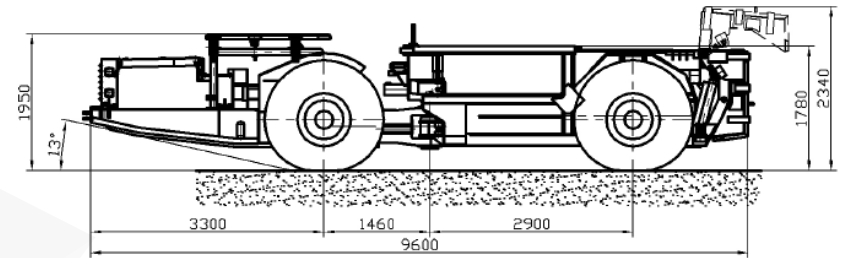

KGHM ZANAM

HAUL TRUCK CB4PCK

Length:	9 600 mm
Width:	3 350 mm
Height:	1 950 mm
Total weight:	22 400 kg
Box capacity:	11,1 m ³
Nominal payload:	20,0 t
Power rating:	136 kW
Driving speed:	1st gear 5,0 km/h
(forward/reverse)	2nd gear 10,0 km/h
	3rd gear 17,0 km/h