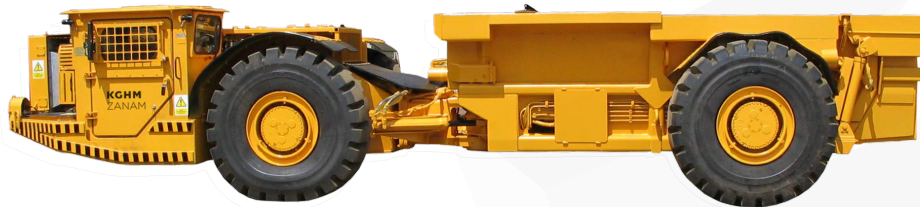

KGHM ZANAM

HAUL TRUCK CB4P-24K

Length:	10 100 mm
Width:	3 400 mm
Height: (cabin in position)	2 000/2 200 mm
Total weight:	25 800 kg
Box capacity:	13,5 m ³
Nominal payload:	24,0 t
Power rating:	172 kW
Driving speed: (forward/reverse)	1st gear 5,0 km/h 2nd gear 10,0 km/h 3rd gear 15,0 km/h 4th gear 25,0 km/h