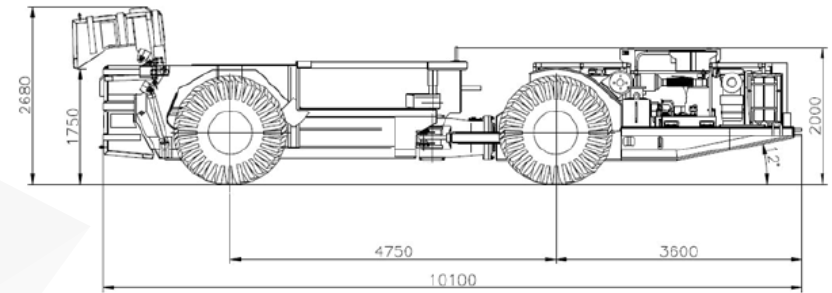

KGHM ZANAM

HAUL TRUCK CB4P-24K

Length:	10 100 mm
Width:	3 400 mm
Height: (cabin in position)	2 000/2 200 mm
Total weight:	25 800 kg
Box capacity:	13,5 m ³
Nominal payload:	24,0 t
Power rating:	172 kW
Driving speed: (forward/reverse)	1st gear 5,0 km/h 2nd gear 10,0 km/h 3rd gear 15,0 km/h 4th gear 25,0 km/h