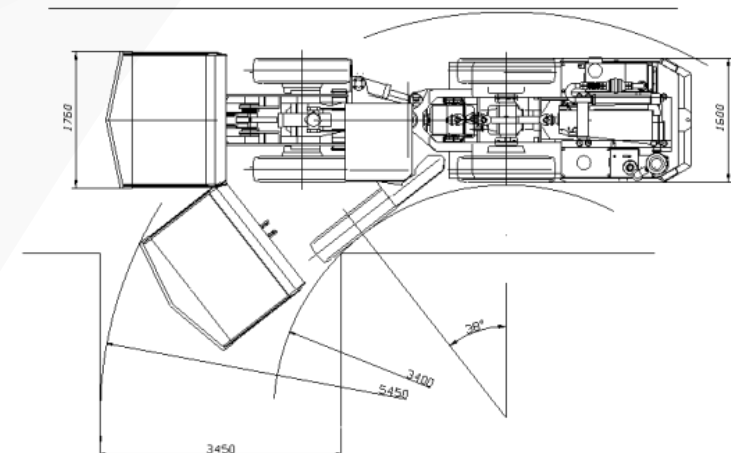

KGHM ZANAM

LHD LKP-0301A

Length:	7 540 mm
Width:	1 760 mm
Height:	1 750 mm
Total weight:	10 300 kg
Standard bucket:	1,6 m ³
Tramming capacity:	30 kN
Power rating:	84 kW
Driving speed:	1st gear 3,0 km/h
(forward/reverse)	2nd gear 6,0 km/h
	3rd gear 13,0 km/h