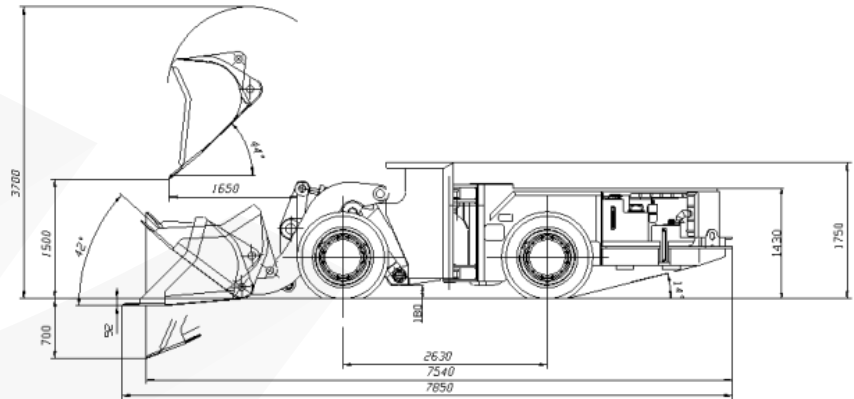

KGHM ZANAM

LHD LKP-0301A

Length:	7 540 mm
Width:	1 760 mm
Height:	1 750 mm
Total weight:	10 300 kg
Standard bucket:	1,6 m ³
Tramming capacity:	30 kN
Power rating:	84 kW
Driving speed:	1st gear 3,0 km/h
(forward/reverse)	2nd gear 6,0 km/h
	3rd gear 13,0 km/h