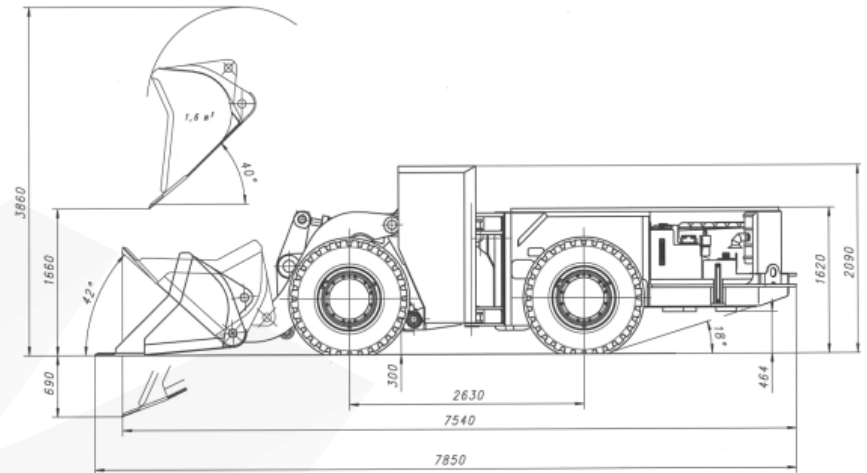

## LHD LKP-0301

Length:	7 540 mm
Width:	1 760 mm
Height:	2 090 mm
Total weight:	11 200 kg
Standard bucket:	1,6 m <sup>3</sup>
Tramming capacity:	30 kN
Power rating:	84 kW
Driving speed:	1st gear 3,5 km/h
(forward/reverse)	2nd gear 7,0 km/h
	3rd gear 16,0 km/h