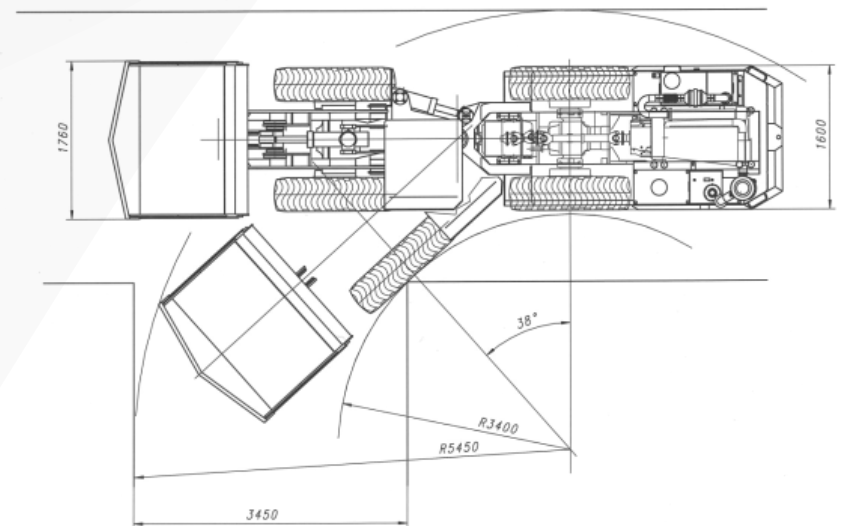

## LHD LKP-0301

Length:	7 540 mm
Width:	1 760 mm
Height:	2 090 mm
Total weight:	11 200 kg
Standard bucket:	1,6 m <sup>3</sup>
Tramming capacity:	30 kN
Power rating:	84 kW
Driving speed:	1st gear 3,5 km/h
(forward/reverse)	2nd gear 7,0 km/h
	3rd gear 16,0 km/h