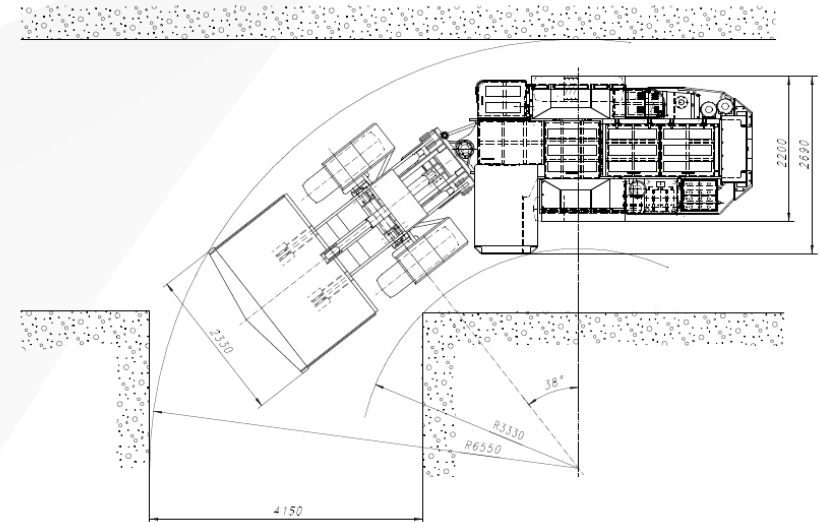

## LHD LKP-0403D

Length:	8 800 mm
Width:	2 690 mm
Height:	1 750 mm
Total weight:	14 800 kg
Standard bucket:	2,0 m <sup>3</sup>
Tramming capacity:	40 kN
Power rating:	93 kW
Driving speed:	1st gear 6,0 km/h
(forward/reverse)	2nd gear 12,0 km/h
	3rd gear 16,0 km/h