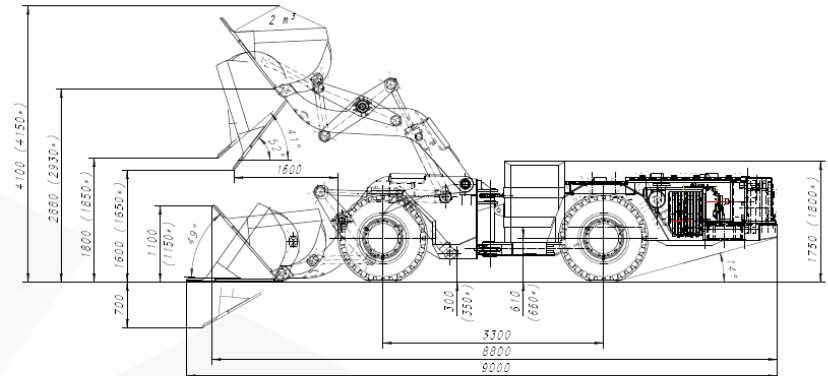

## LHD LKP-0403D

Length:	8 800 mm
Width:	2 690 mm
Height:	1 750 mm
Total weight:	14 800 kg
Standard bucket:	2,0 m <sup>3</sup>
Tramming capacity:	40 kN
Power rating:	93 kW
Driving speed:	1st gear 6,0 km/h
(forward/reverse)	2nd gear 12,0 km/h
	3rd gear 16,0 km/h