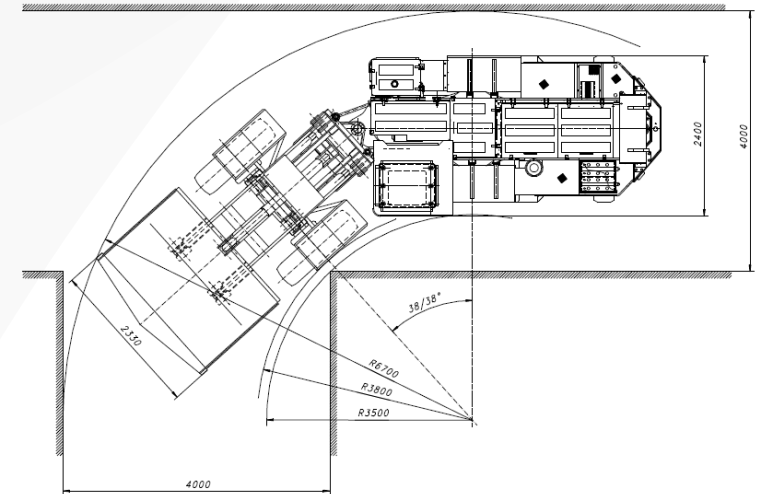

KGHM ZANAM

LHD LKP-0405

Length: 8 800 mm

Width: 2 400 mm

Height: 2 200 mm

Total weight: 15 000 kg

Standard bucket: 2,0 m³

Tramming capacity: 40 kN