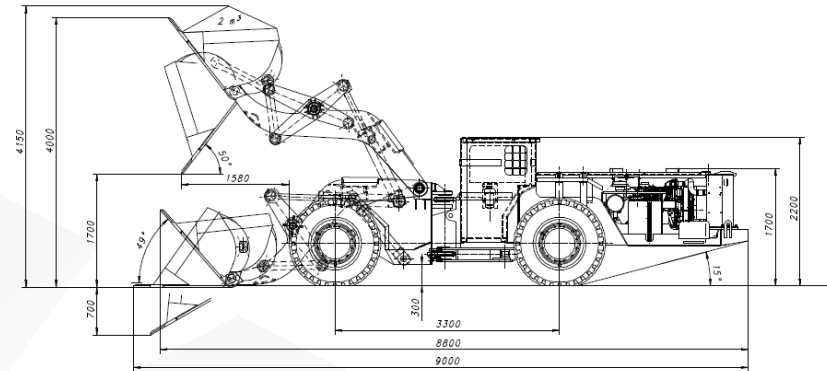

KGHM ZANAM

LHD LKP-0405

Length: 8 800 mm

Width: 2 400 mm

Height: 2 200 mm

Total weight: 15 000 kg

Standard bucket: 2,0 m³

Tramming capacity: 40 kN

Power rating: 91 kW

Driving speed: 1st gear 4,0 km/h
(forward/reverse) 2nd gear 9,0 km/h
3rd gear 18,0 km/h