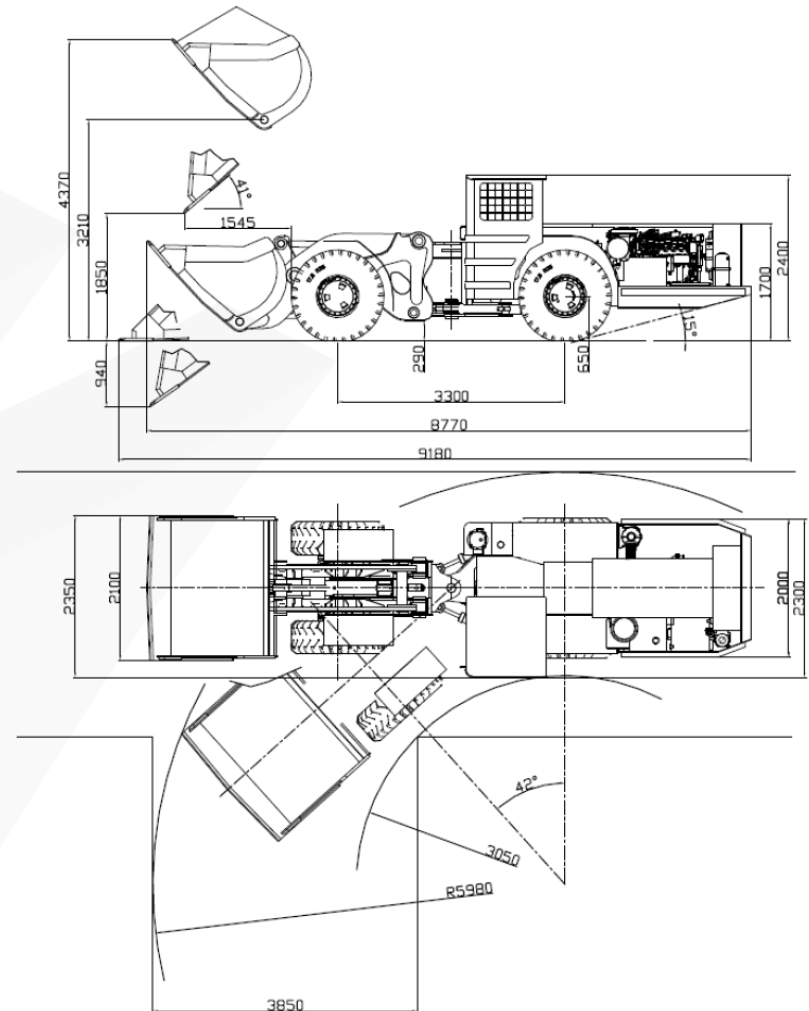

KGHM ZANAM

LHD LKP-0701

Length:	8 770 mm
Width:	2 350 mm
Height:	2 400 mm
Total weight:	20 200 kg
Standard bucket:	3,0 m ³
Tramming capacity:	68 kN
Power rating:	160 kW
Driving speed:	1st gear 5,0 km/h
(forward/reverse)	2nd gear 10,0 km/h
	3rd gear 16,0 km/h
	4th gear 23,0 km/h