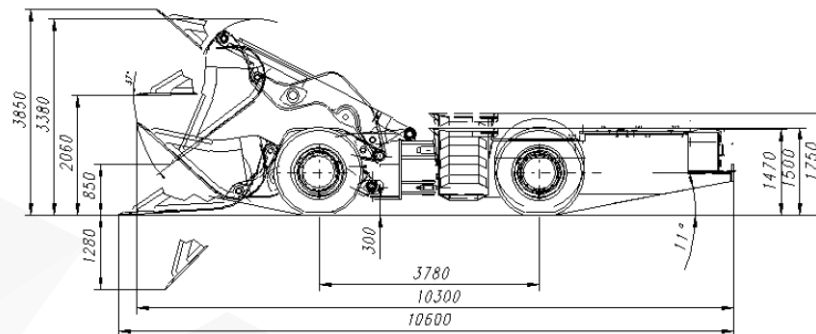

KGHM ZANAM

LHD LKP-0900B

Length:	10 300 mm
Width:	3 300 mm
Height:	1 500 mm
Total weight:	30 200 kg
Standard bucket:	4,2 m ³
Tramming capacity:	90 kN
Power rating:	181 kW
Driving speed:	1st gear 5,0 km/h
(forward/reverse)	2nd gear 10,0 km/h
	3rd gear 15,0 km/h
	4th gear 20,0 km/h