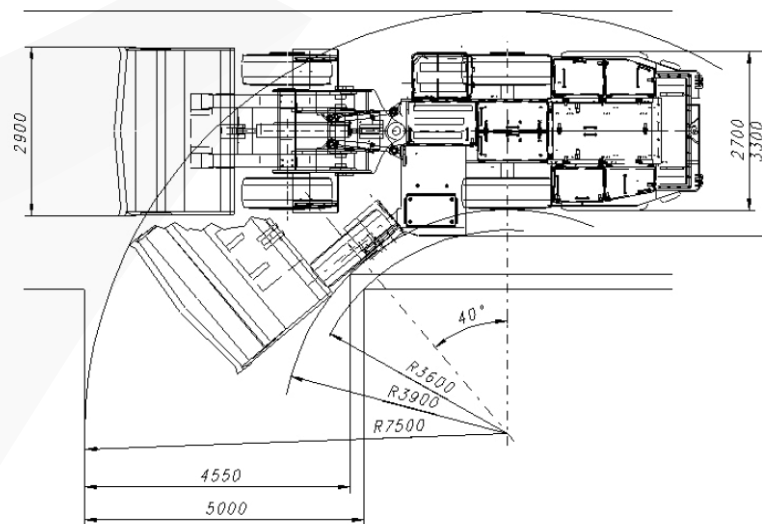

KGHM ZANAM

LHD LKP-0900B

Length:	10 300 mm
Width:	3 300 mm
Height:	1 500 mm
Total weight:	30 200 kg
Standard bucket:	4,2 m ³
Tramming capacity:	90 kN
Power rating:	181 kW
Driving speed:	1st gear 5,0 km/h
(forward/reverse)	2nd gear 10,0 km/h
	3rd gear 15,0 km/h
	4th gear 20,0 km/h