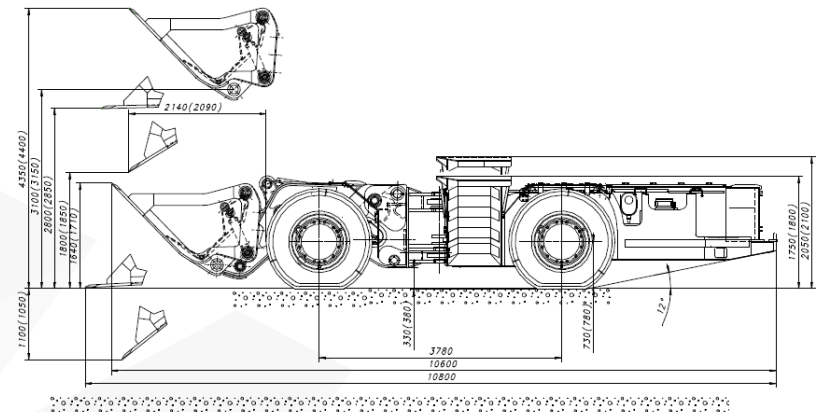

## LHD LKP-0903

W nawiasach podano wymiary dla opon 18.00R25

Length:	10 600 mm	
Width:	3 150 mm	
Height:	1 750 mm	
Total weight:	28 700 kg	
Standard bucket:	4,6 m <sup>3</sup>	
Tramming capacity:	96 kN	
Power rating:	181 kW	
Driving speed: (forward/reverse)	1st gear	4,5 km/h
	2nd gear	9,0 km/h
	3rd gear	14,0 km/h
	4th gear	19,0 km/h