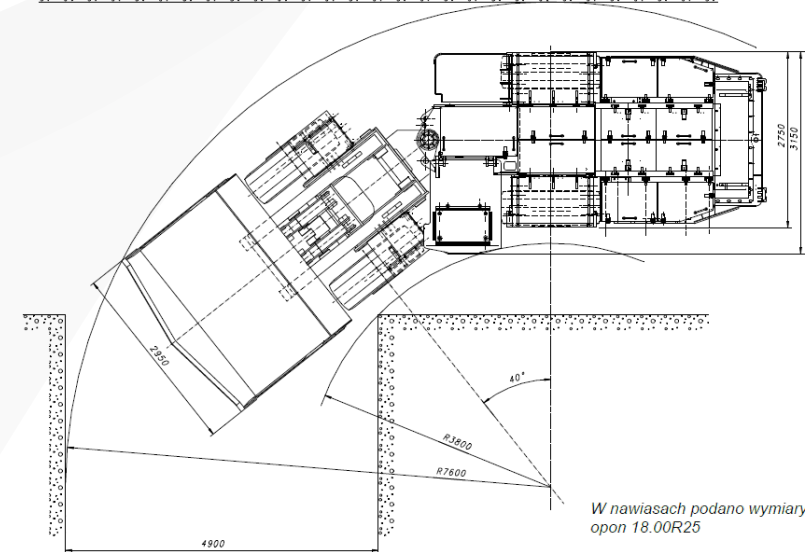

## LHD LKP-0903

W nawiasach podano wymiary dla opon 18.00R25

Length:	10 600 mm	
Width:	3 150 mm	
Height:	1 750 mm	
Total weight:	28 700 kg	
Standard bucket:	4,6 m <sup>3</sup>	
Tramming capacity:	96 kN	
Power rating:	181 kW	
Driving speed: (forward/reverse)	1st gear	4,5 km/h
	2nd gear	9,0 km/h
	3rd gear	14,0 km/h
	4th gear	19,0 km/h