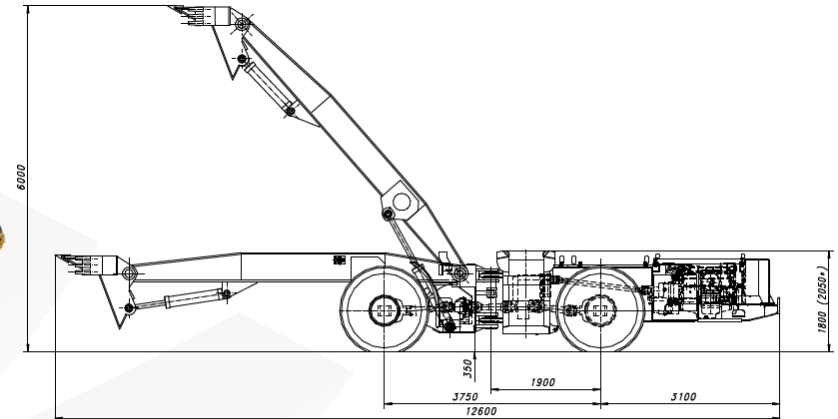

KGHM ZANAM

SELF-PROPELLED TRUCK FOR ROCK RIPPING SWB2N/Z

Length: 12 600 mm
Width: 3 030 mm
Height: 1 750/2 050 mm

Total weight: 23 500 kg

Boom length: 6 m

Claw width: 1,6 m

Power rating: 138 kW

Driving speed: 1st gear 4,0 km/h
(forward/reverse) 2nd gear 9,0 km/h
3rd gear 15,0 km/h