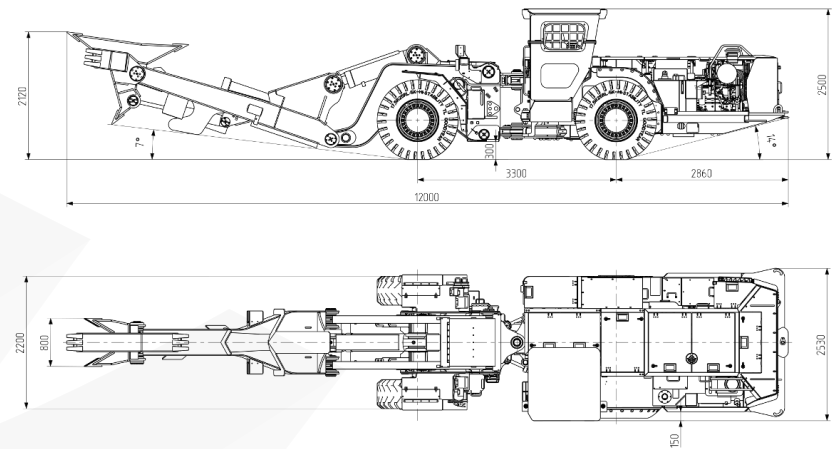

KGHM ZANAM

SELF-PROPELLED TRUCK FOR ROCK RIPPING SWB-702

Length:	11 540 mm
Width:	2 450 mm
Height:	2 500 mm
Total weight:	20 200 kg
Work area height:	5,75 m
Claw width:	1,0 m
Power rating:	168 kW
Driving speed:	1st gear 5,0 km/h
(forward/reverse)	2nd gear 10,0 km/h
	3rd gear 16,0 km/h
	4th gear 23,0 km/h