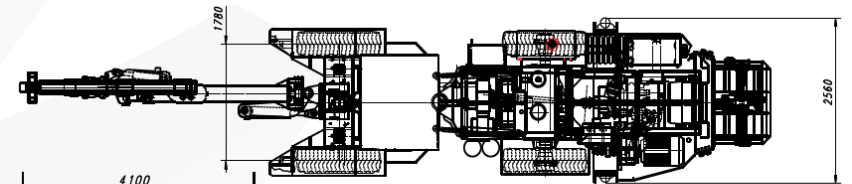

KGHM ZANAM

SELF-PROPELLED DRILLING TRUCK SWW-1HS RT1

Length: 12 000 mm

Width: 2 560 mm

Height: 2 000 mm

Total weight: 18 800 kg

Length of drilled hole: 1 900/2 900 mm

Diameter of drilled hole: 28 ÷ 64 mm

Power rating: 93 kW

Driving speed: 1st gear 6,0 km/h
(forward/reverse) 2nd gear 12,0 km/h