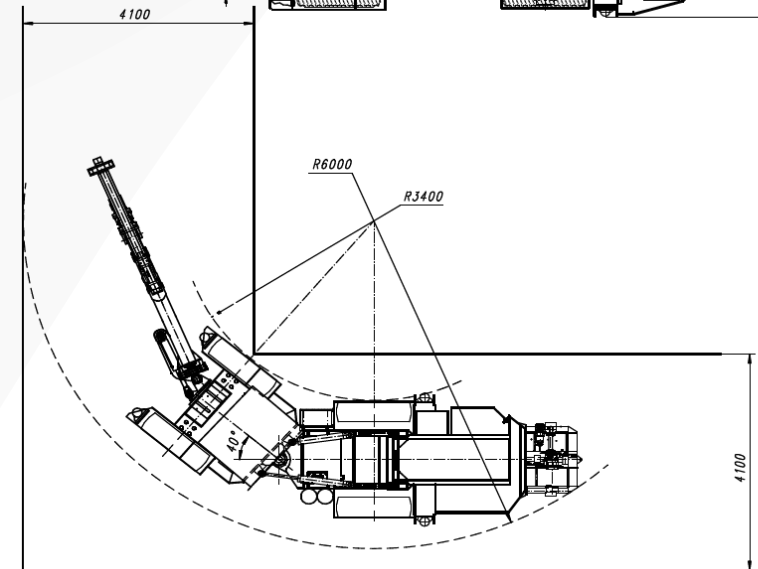

KGHM ZANAM

SELF-PROPELLED DRILLING TRUCK SWW-1HS RT1

Length: 12 000 mm

Width: 2 560 mm

Height: 2 000 mm

Total weight: 18 800 kg

Length of drilled hole: 1 900/2 900 mm

Diameter of drilled hole: 28 ÷ 64 mm

Power rating: 93 kW

Driving speed: 1st gear 6,0 km/h
(forward/reverse) 2nd gear 12,0 km/h