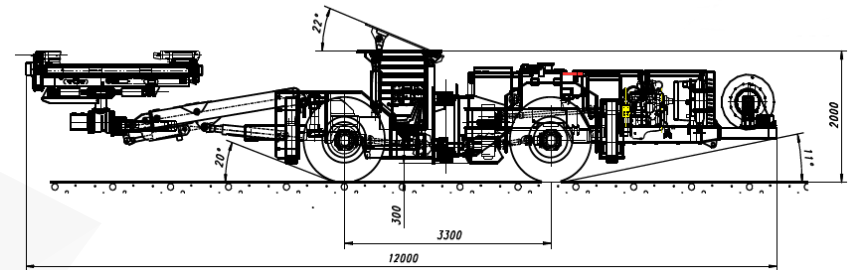

KGHM ZANAM

SELF-PROPELLED DRILLING TRUCK SWW-1HS RT1

Length: 12 000 mm

Width: 2 560 mm

Height: 2 000 mm

Total weight: 18 800 kg

Length of drilled hole: 1 900/2 900 mm

Diameter of drilled hole: 28 ÷ 64 mm

Power rating: 93 kW

Driving speed: 1st gear 6,0 km/h
(forward/reverse) 2nd gear 12,0 km/h