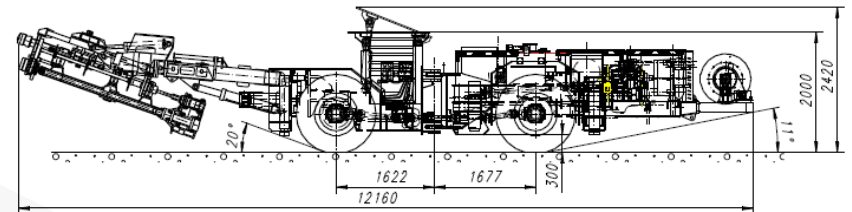

## SELF-PROPELLED ROOF BOLTING TRUCK SWK-1HS

Length:	12 160 mm
Width:	2 560 mm
Height:	2 000 mm
Total weight:	18 000 kg
Bolt length:	1,8 m
Diameter of drilled: hole	28 ÷ 38 mm
Power rating:	93 kW
Driving speed:	1st gear 6,0 km/h
(forward/reverse)	2nd gear 12,0 km/h