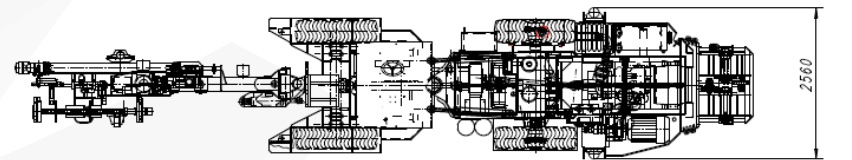

## SELF-PROPELLED ROOF BOLTING TRUCK SWK-1HS

Length:	12 160 mm
Width:	2 560 mm
Height:	2 000 mm
Total weight:	18 000 kg
Bolt length:	1,8 m
Diameter of drilled: hole	28 ÷ 38 mm
Power rating:	93 kW
Driving speed:	1st gear 6,0 km/h
(forward/reverse)	2nd gear 12,0 km/h