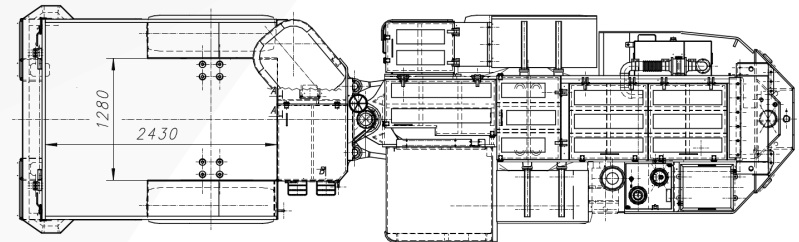

KGHM ZANAM

SELF-PROPELLED TRANSPORT TRUCK SWT-3K

Length: 8 100 mm

Width: 2 400 mm

Height: 2 200 mm

Total weight: 12 000 kg

Power rating: 84 kW

Platform: Loading transport with
a length of up to 2.4 m
and a maximum weight
of up to 3 500 kg