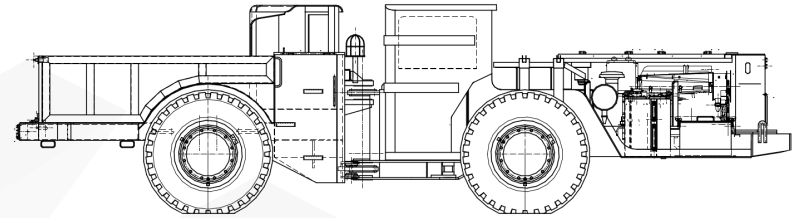

KGHM ZANAM

SELF-PROPELLED TRANSPORT TRUCK SWT-3K

Length: 8 100 mm

Width: 2 400 mm

Height: 2 200 mm

Total weight: 12 000 kg

Power rating: 84 kW

Platform: Loading transport with
a length of up to 2.4 m
and a maximum weight
of up to 3 500 kg