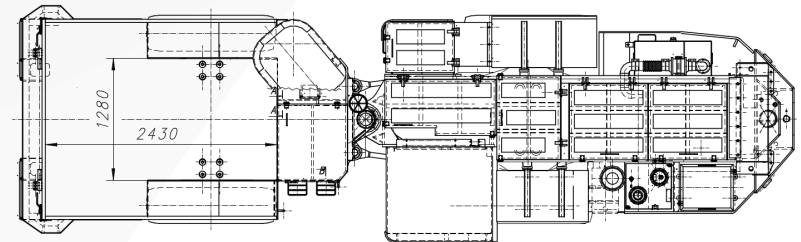

## SELF-PROPELLED TRANSPORT TRUCK SWT-3S

Length: 9 900 mm

Width: 2 400 mm

Height: 2 200 mm

Total weight: 12 500 kg

Power rating: 84 kW

Platform: loading transport with a  
length of up to 4 m and  
a maximum weight of  
up to 3 000 kg