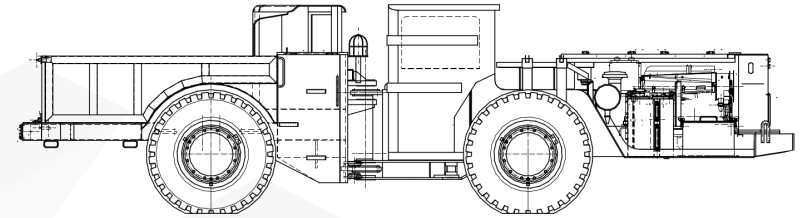

## SELF-PROPELLED TRANSPORT TRUCK SWT-3S

Length: 9 900 mm

Width: 2 400 mm

Height: 2 200 mm

Total weight: 12 500 kg

Power rating: 84 kW

Platform: loading transport with a  
length of up to 4 m and  
a maximum weight of  
up to 3 000 kg