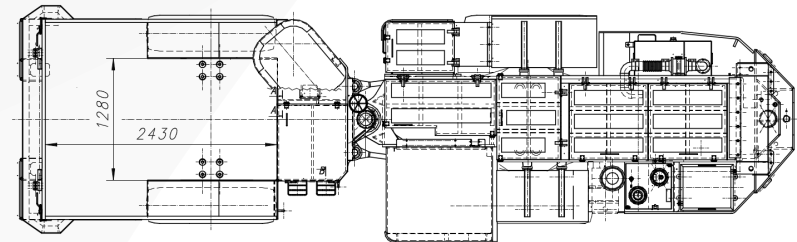

KGHM ZANAM

SELF-PROPELLED TRANSPORT TRUCK SWT-3T

Length:	8 700 mm
Width:	2 400 mm
Height:	2 200 mm
Total weight:	13 500 kg
Power rating:	84 kW
Platform:	transport of up to 16 cylinders of technical gases