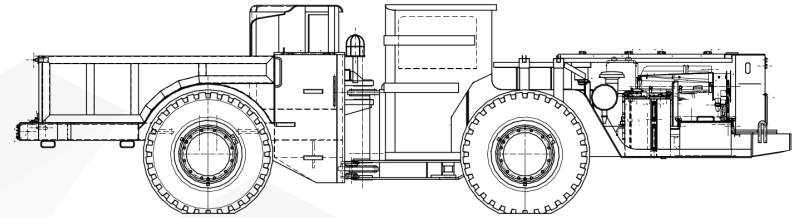

KGHM ZANAM

SELF-PROPELLED TRANSPORT TRUCK SWT-3T

Length:	8 700 mm
Width:	2 400 mm
Height:	2 200 mm
Total weight:	13 500 kg
Power rating:	84 kW
Platform:	transport of up to 16 cylinders of technical gases