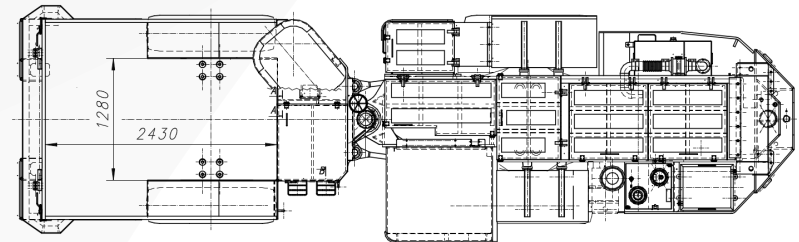

KGHM ZANAM

SELF-PROPELLED TRANSPORT TRUCK SWT-3

Length:	9 900 mm
Width:	2 400 mm
Height:	2 200 mm
Total weight:	12 500 kg
Power rating:	84 kW
Platform:	25 seats , transport of materials with max. weight up to 3 500 kg