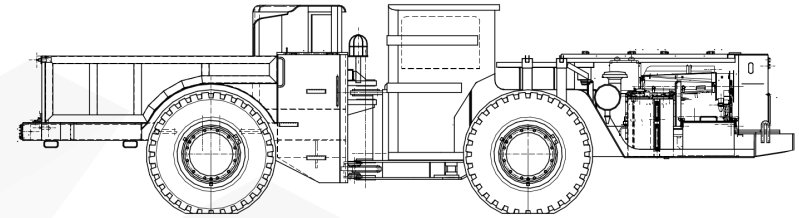

KGHM ZANAM

SELF-PROPELLED TRANSPORT TRUCK SWT-3

Length:	9 900 mm
Width:	2 400 mm
Height:	2 200 mm
Total weight:	12 500 kg
Power rating:	84 kW
Platform:	25 seats , transport of materials with max. weight up to 3 500 kg