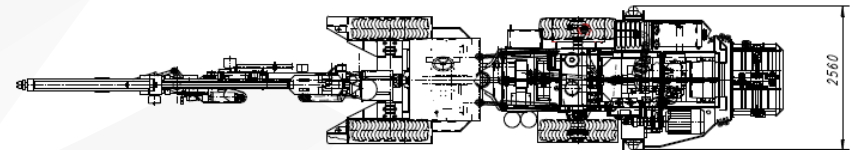

KGHM ZANAM

SELF-PROPELLED DRILLING TRUCK SWW-1HS RRW

Length: 13 440 mm

Width: 2 560 mm

Height: 2 000 mm

Total weight: 18 000 kg

Length of drilled hole: 3 210 mm

Diameter of drilled:
hole 28 ÷ 64 mm

Power rating: 93 kW

Driving speed: 1st gear 6,0 km/h
(forward/reverse) 2nd gear 12,0 km/h