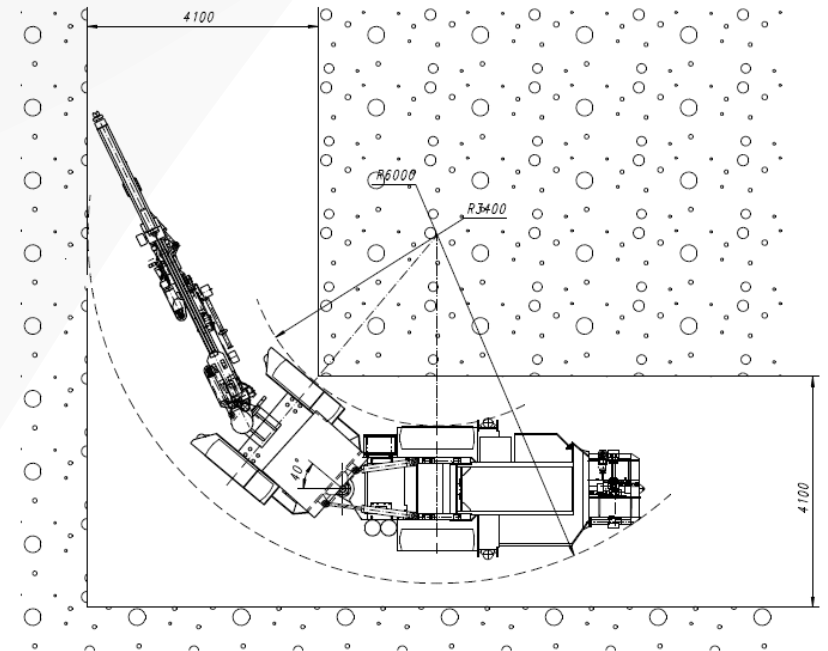

KGHM ZANAM

SELF-PROPELLED DRILLING TRUCK SWW-1HS RRW

Length: 13 440 mm

Width: 2 560 mm

Height: 2 000 mm

Total weight: 18 000 kg

Length of drilled hole: 3 210 mm

Diameter of drilled:
hole 28 ÷ 64 mm

Power rating: 93 kW

Driving speed: 1st gear 6,0 km/h
(forward/reverse) 2nd gear 12,0 km/h