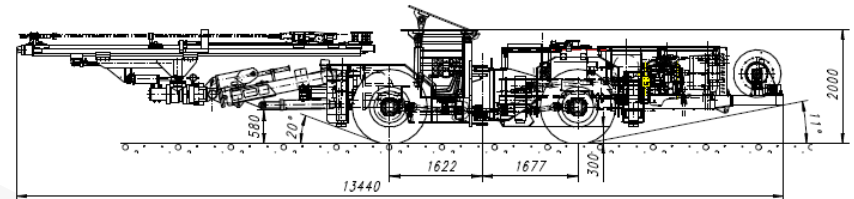

KGHM ZANAM

SELF-PROPELLED DRILLING TRUCK SWW-1HS RRW

Length: 13 440 mm

Width: 2 560 mm

Height: 2 000 mm

Total weight: 18 000 kg

Length of drilled hole: 3 210 mm

Diameter of drilled:
hole 28 ÷ 64 mm

Power rating: 93 kW

Driving speed: 1st gear 6,0 km/h
(forward/reverse) 2nd gear 12,0 km/h