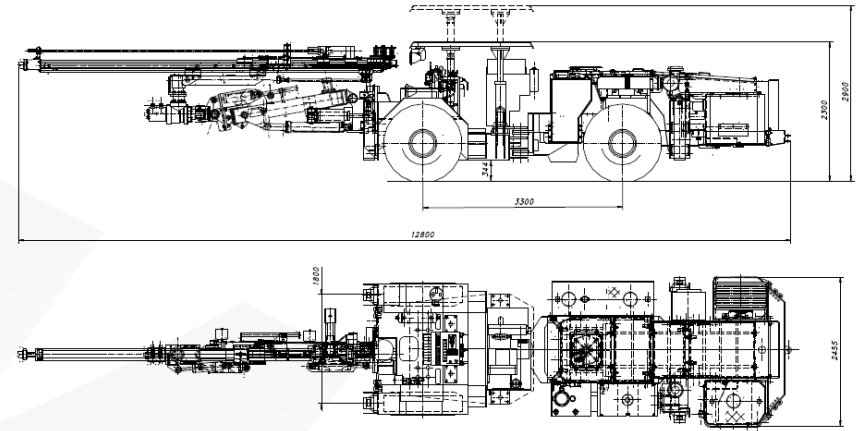

## SELF-PROPELLED DRILLING TRUCK SWW-1/1H

Length: 12 800 mm

Width: 2 500 mm

Height: 2 200 mm

Total weight: 17 000 kg

Length of drilled hole: 1 900/2 900 mm

Diameter of drilled:  
hole 28 ÷ 64 mm

Power rating: 86 kW