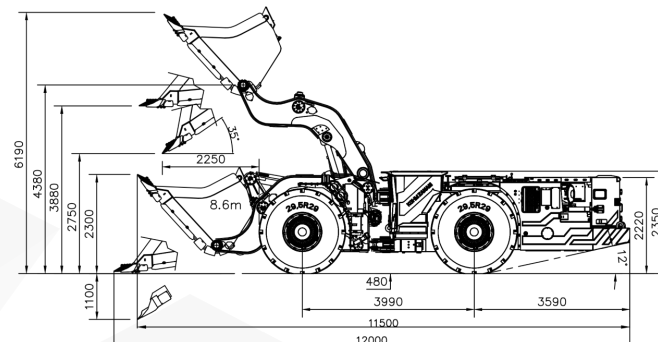

## LHD LD17

Length:	11 500 mm
Width:	3 380 mm
Height:	2 350 mm
Total weight:	48 600 kg
Standard bucket:	8,6 m <sup>3</sup>
Tramming capacity:	172 kN
Power rating:	330 kW
Driving speed:	1st gear 5,0 km/h
(forward/reverse)	2nd gear 9,0 km/h
	3rd gear 15,0 km/h
	4th gear 20,0 km/h