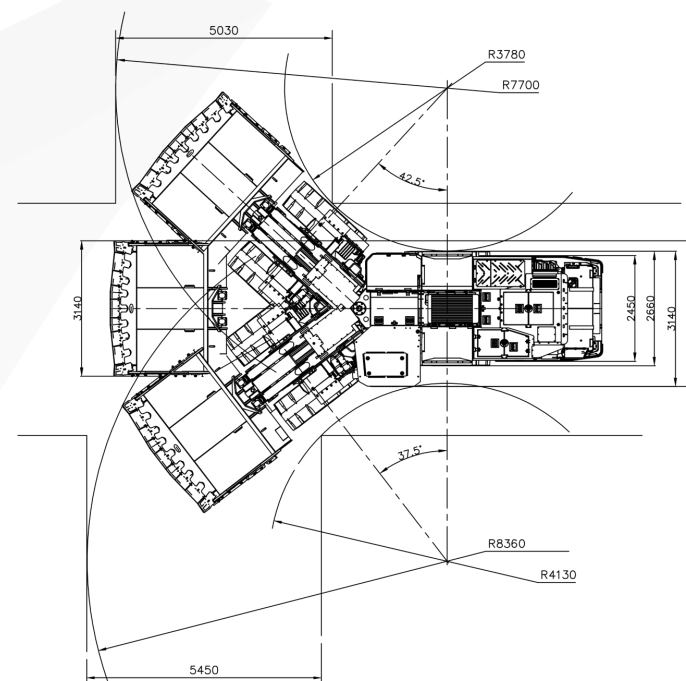

## LHD LD17

Length:	11 500 mm
Width:	3 380 mm
Height:	2 350 mm
Total weight:	48 600 kg
Standard bucket:	8,6 m <sup>3</sup>
Tramming capacity:	172 kN
Power rating:	330 kW
Driving speed:	1st gear 5,0 km/h
(forward/reverse)	2nd gear 9,0 km/h
	3rd gear 15,0 km/h
	4th gear 20,0 km/h