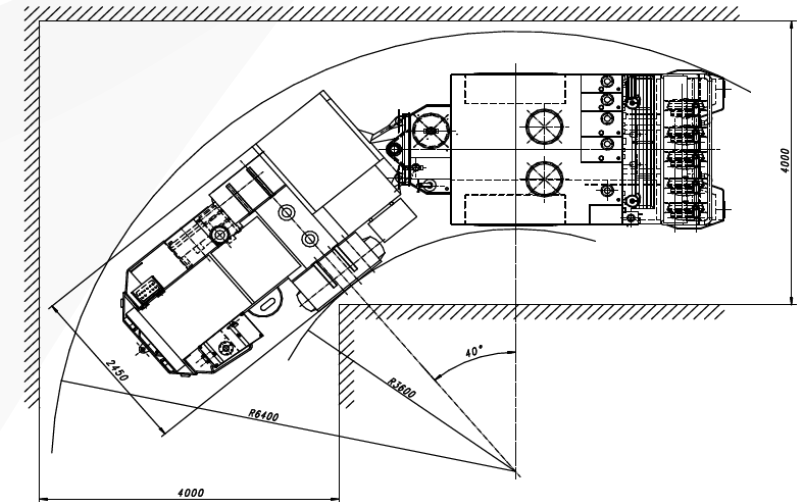

## SELF-PROPELLED FUEL AND LUBRICATION TRUCK WPS4

Length:	8 800 mm
Width:	2 450 mm
Height:	2 200 mm
Total weight:	14 300 kg
Total capacity of tanks:	4 200 dm <sup>3</sup>
Power rating:	93 kW
Driving speed:	1st gear 6,0 km/h
(forward/reverse)	2nd gear 12,0 km/h