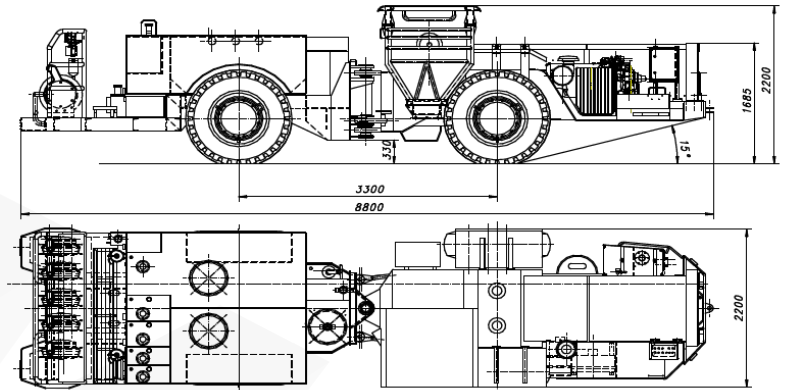

## SELF-PROPELLED FUEL AND LUBRICATION TRUCK WPS4

Length:	8 800 mm
Width:	2 450 mm
Height:	2 200 mm
Total weight:	14 300 kg
Total capacity of tanks:	4 200 dm <sup>3</sup>
Power rating:	93 kW
Driving speed:	1st gear 6,0 km/h
(forward/reverse)	2nd gear 12,0 km/h