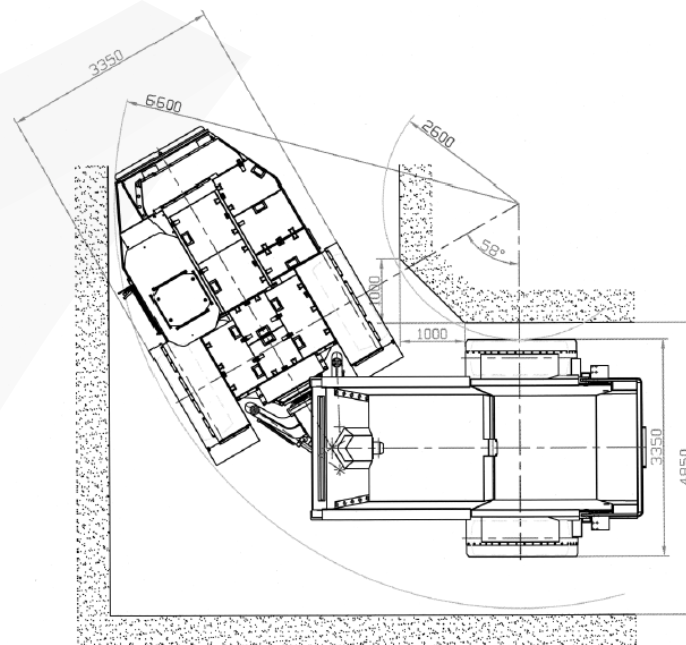

## HAUL TRUCK CB4-20TB

Length:	10 300 mm
Width:	3 350 mm
Height: (cabin in position)	1 900/2 000/2 100 mm
Total weight:	26 000 kg
Box capacity:	11,1 m <sup>3</sup>
Nominal payload:	20,0 t
Power rating:	149 kW
Driving speed: (forward/reverse)	1st gear 5,0 km/h 2nd gear 9,0 km/h 3rd gear 15,0 km/h 4th gear 22,0 km/h