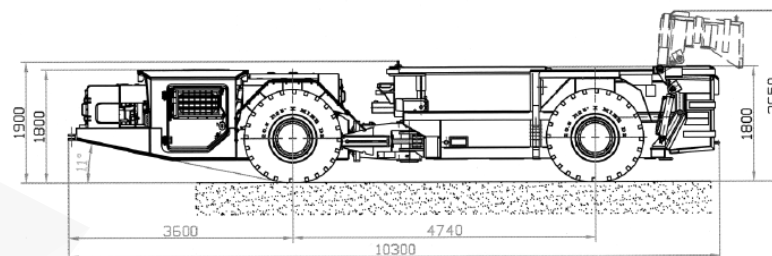

## HAUL TRUCK CB4-20TB

Length:	10 300 mm
Width:	3 350 mm
Height: (cabin in position)	1 900/2 000/2 100 mm
Total weight:	26 000 kg
Box capacity:	11,1 m <sup>3</sup>
Nominal payload:	20,0 t
Power rating:	149 kW
Driving speed: (forward/reverse)	1st gear 5,0 km/h 2nd gear 9,0 km/h 3rd gear 15,0 km/h 4th gear 22,0 km/h