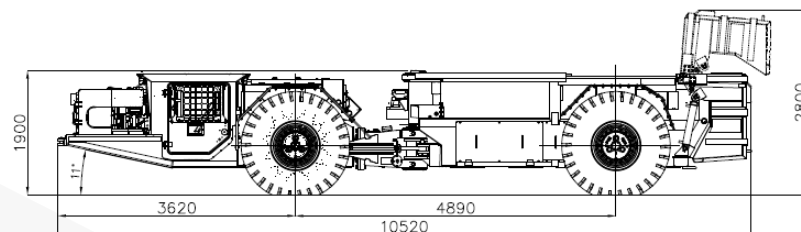

## HAUL TRUCK CB4-24TB

Length:	10 520 mm	
Width:	3 450 mm	
Height: (cabin in position)	1 900/2 000/2 100 mm	
Total weight:	27 500 kg	
Box capacity:	13,5 m <sup>3</sup>	
Nominal payload:	24,0 t	
Power rating:	179 kW	
Driving speed: (forward/reverse)	1st gear	5,0 km/h
	2nd gear	9,0 km/h
	3rd gear	16,0 km/h
	4th gear	23,0 km/h