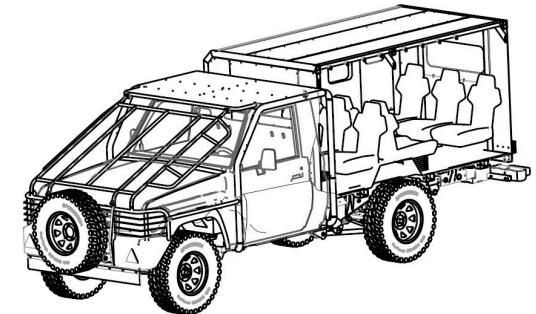

KGHM ZANAM

ZANPER T11

Length:	6 000 mm
Width:	2 025 mm
Height:	2 190 mm
Total weight:	4 500 kg
Nominal payload:	900 kg
Number of seats:	10 + 1
Power of the electric engine:	120 kW/140 kW
Battery nominal capacity:	54 kWh
Range:	80 km to 140 km
Charging Time:	up to 90 min
Clearance:	210/240 mm
Version:	open or closed