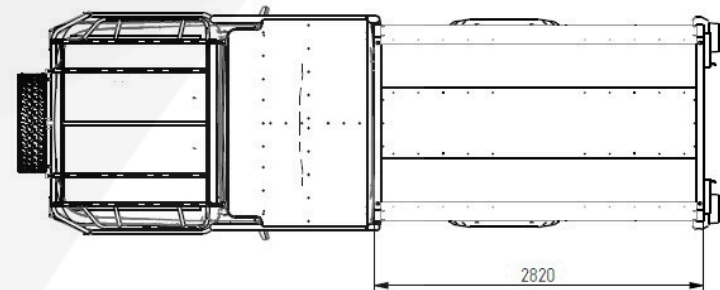

KGHM ZANAM

ZANPER T11

Length:	6 000 mm
Width:	2 025 mm
Height:	2 190 mm
Total weight:	4 500 kg
Nominal payload:	900 kg
Number of seats:	10 + 1
Power of the electric engine:	120 kW/140 kW
Battery nominal capacity:	54 kWh
Range:	80 km to 140 km
Charging Time:	up to 90 min
Clearance:	210/240 mm
Version:	open or closed