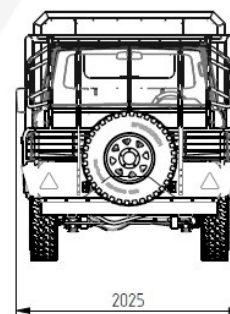

KGHM ZANAM

ZANPER T11

Length:	6 000 mm
Width:	2 025 mm
Height:	2 190 mm
Total weight:	4 500 kg
Nominal payload:	900 kg
Number of seats:	10 + 1
Power of the electric engine:	120 kW/140 kW
Battery nominal capacity:	54 kWh
Range:	80 km to 140 km
Charging Time:	up to 90 min
Clearance:	210/240 mm
Version:	open or closed