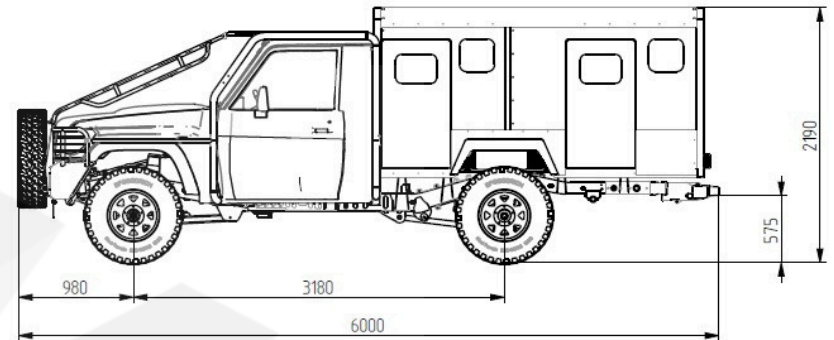

KGHM ZANAM

ZANPER T11

Length:	6 000 mm
Width:	2 025 mm
Height:	2 190 mm
Total weight:	4 500 kg
Nominal payload:	900 kg
Number of seats:	10 + 1
Power of the electric engine:	120 kW/140 kW
Battery nominal capacity:	54 kWh
Range:	80 km to 140 km
Charging Time:	up to 90 min
Clearance:	210/240 mm
Version:	open or closed