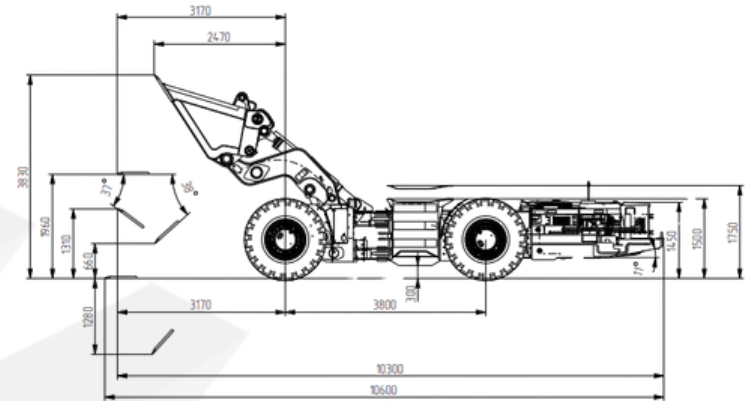

# KGHM ZANAM

LKP-0900B

Length: 10 300 mm

Width: 3 300 mm

Height: 1 500 mm

Total weight: 28 900 kg

Standard bucket: 4,2 m<sup>3</sup>

Tramming capacity: 90 kN

Power rating: 168 kW

Exhaust gas purity class: Stage V

Driving speed:  
(forward/reverse)

1st gear 4,0 km/h

2nd gear 8,0 km/h

3rd gear 15,0 km/h

4th gear 20,0 km/h