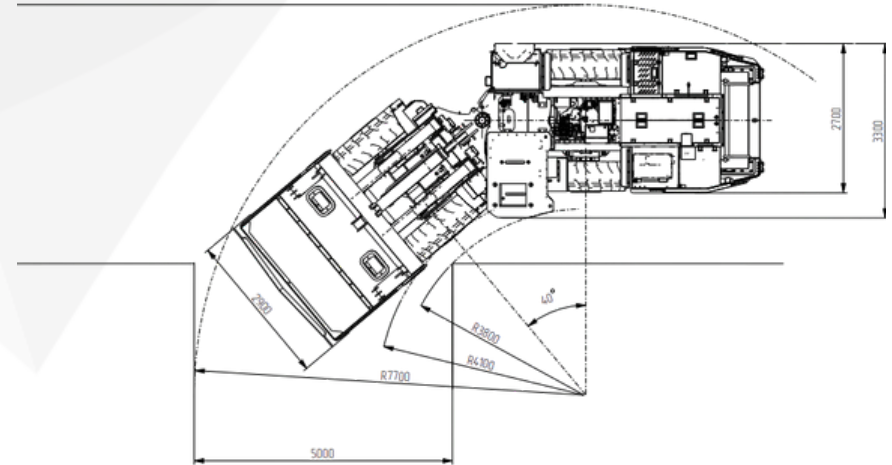

# KGHM ZANAM

LKP-0900B

Length: 10 300 mm

Width: 3 300 mm

Height: 1 500 mm

Total weight: 28 900 kg

Standard bucket: 4,2 m<sup>3</sup>

Tramming capacity: 90 kN

Power rating: 168 kW

Exhaust gas purity class: Stage V

Driving speed:  
(forward/reverse)

1st gear 4,0 km/h

2nd gear 8,0 km/h

3rd gear 15,0 km/h

4th gear 20,0 km/h